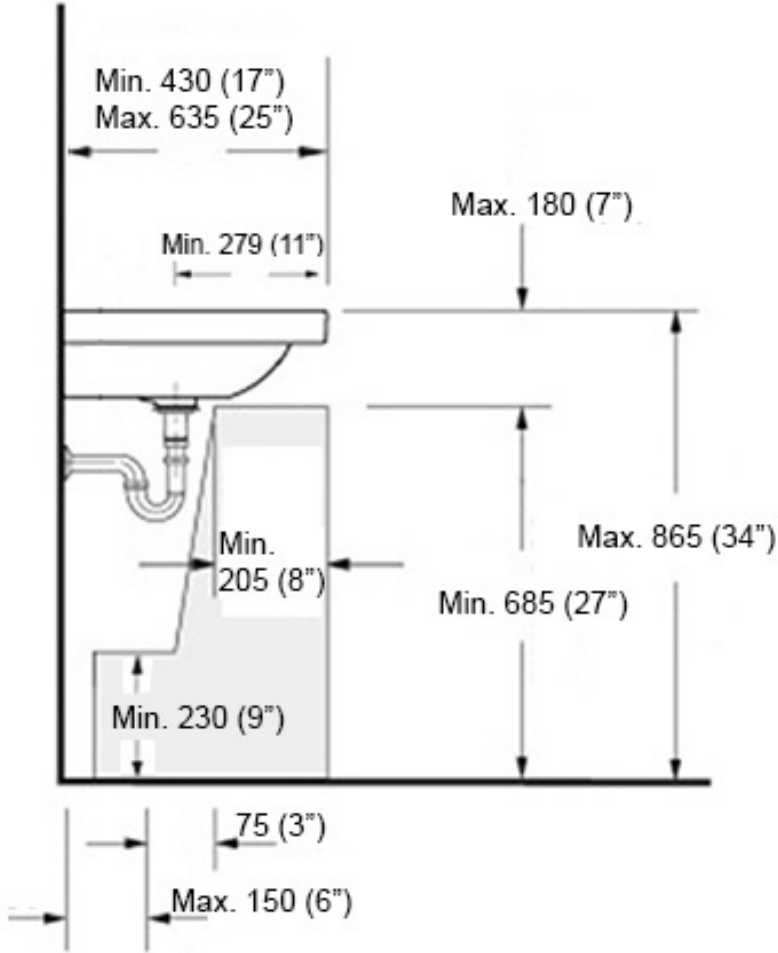

Recommended ADA Installation

Note: ADA Compliant when installed in accordance with ADA guidelines

Collection Simple	Model | Simple 70.50A	Dimensions Metric 1 inch = 2.54 cm 1 inch = 25.4 mm	1051 Lea Drive - Collegeville, PA 19426 Tel. 215 513 9400 - Fax 610 831 0215 www.ws bathcollections.com - info@ws bathcollectins.com