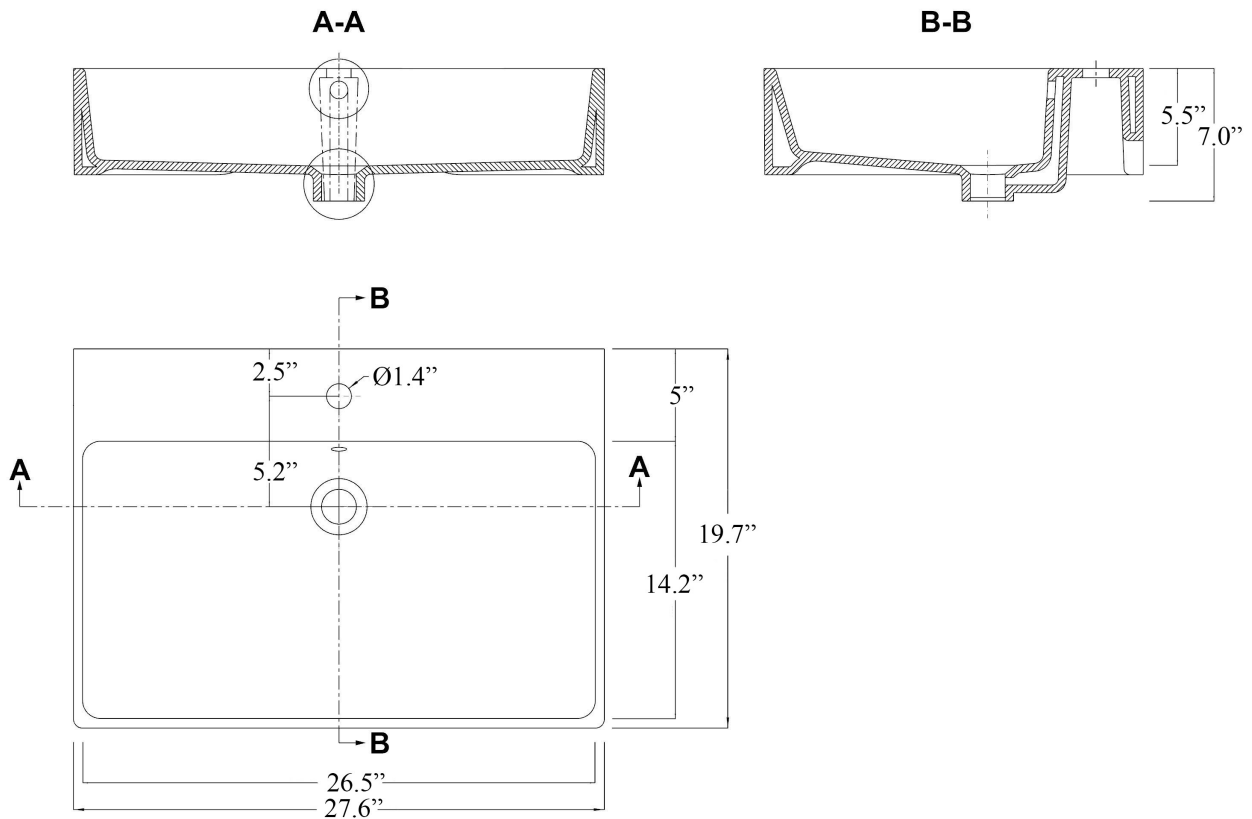

### Features

- Bathroom Sink
- Glossy White Finish
- Wall Mount or Countertop (Vessel) Installation
- Available with One, Three, or No Faucet Holes
- Three Faucet Hole Option Available in 4" or 8" Spread
- Available with Soap Dispenser Hole Option to the Left or Right of Faucet Hole
- With Overflow

### SKU# | Options:

- Simple 70.50A.00 | No Faucet Hole
- Simple 70.50A.01 | One Faucet Hole
- Simple 70.50A.03-4 | Three Faucet Holes 4" Spread
- Simple 70.50A.03-8 | Three Faucet Holes 8" Spread
- Simple 70.50A.02L | Left Soap Dispenser Hole (Specify Distance)
- Simple 70.50A.02R | Right Soap Dispenser Hole (Specify Distance)
- Simple 70.50A.nn WG | Glossy White

### Codes & Standards:

- ADA Compliant

\* WS Bath Collections reserves the right to revise dimensions or information on this sheet without notice

<b>Collection</b> Simple	<b>Model</b>   Simple 70.50A	<b>Dimensions Metric</b> 1 inch = 2.54 cm 1 inch = 25.4 mm	 1051 Lea Drive - Collegeville, PA 19426 Tel. 215 513 9400 - Fax 610 831 0215 <a href="http://www.ws bathcollections.com">www.ws bathcollections.com</a> - <a href="mailto:info@ws bathcollectins.com">info@ws bathcollectins.com</a>
-----------------------------	---------------------------------	--	---

### Features

- 27.6" (600 mm) x 19.7" (500 mm) x H 7.0" (180 mm)
- Ceramic
- Wall Mount or Countertop (Vessel) Installation
- With Overflow
- Includes Mounting Hardware